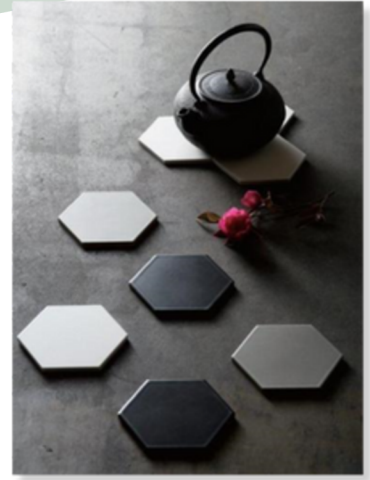

Where Excellence in Quality & Service Unite!

RETRO 5" HEXAGON

<https://cepactile.com/product/retro-5-hexagon/>

Largest in the series, the 5" Hexagon is minimalism perfected. Simple and clean, tried and true, made to last.

RECOMMENDED AREAS OF USE

With regard to the durability of the bisque and glaze, this material is suitable for:

- All countertop applications
- Fireplace surround, hearth and firebox
- Light commercial flooring applications and all residential flooring applications
- All interior wall applications - residential and commercial
- All exterior wall applications - residential and commercial including building facades, swimming pools, fountains, outdoor kitchens and regions that experience extreme weather conditions, subject to the method of installation